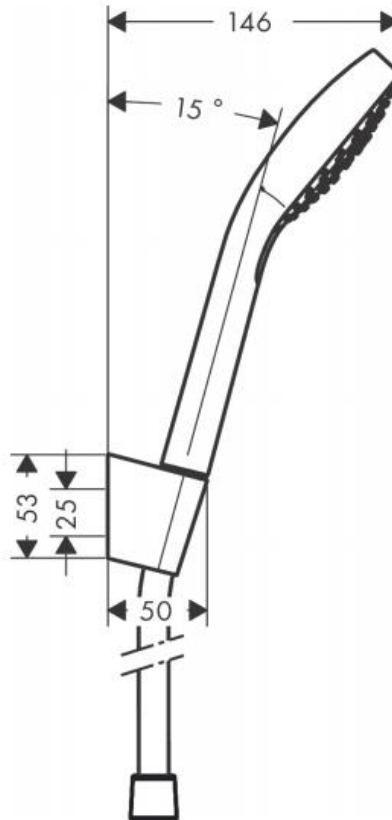

SPECIFICATION SHEET - fittings

BRAND:	hansgrohe	Product Photo:
ORIGIN:	Germany	
SERIES:	Handshowers	
PRODUCT DESCRIPTION:	Croma Select E Shower Holder set Vario with Shower hose 160cm • spray type: Rain, IntenseRain, TurboRain • Flow rate: 15 l/min. at 3 bar	
MODEL No.	26413 400	
FINISH/COLOUR:	White/Chrome	
DIMENSIONS:		
OPTIONAL MATCHING PARTS:		

Technical Informations: Suitable for continous flow water heater

REMINDER:	Pipe flushing must be done before faucets are installed. Failure to do so voids the warranty. Do not use cleaners containing abrasive cleansers, ammonia, bleach, acids, waxes, alcohol, solvents or other products not recommended for chrome. All information is for reference only, installation shall always be based on the actual product delivered.